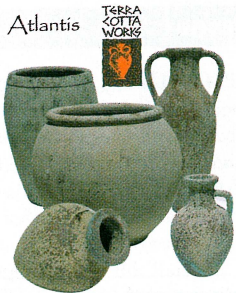

Aloe 'Always Red'

Aloe 'Always Red'  is an incredibly long flowering small hybrid aloe, with an elegant leaf form. It continues to throw up spears of shiny blood red flowers during the Summer, Autumn and Winter months, for up to 10 months of the year. Perfect as a bedding plant, planted en-masse or grown in containers. Always Red  is bird attracting and tolerates extremes- heat, cold, rain and drought (25cm x 25cm)

Wholesale enquiries. Aloe-Aloe Horticulture 0419-476408 www.aloe-aloe.com.au

Atlantis

Terracotta Works customers are taking advantage of the new 'Atlantis' collection. Large Jars, Amphora and planters make up this range of stunning garden and architectural feature pieces. Each piece is truly individual with the patina as the result of careful craftsmanship and attention to detail. The collection includes large and small pieces catering for both the fast moving retail sale and the high end feature market.